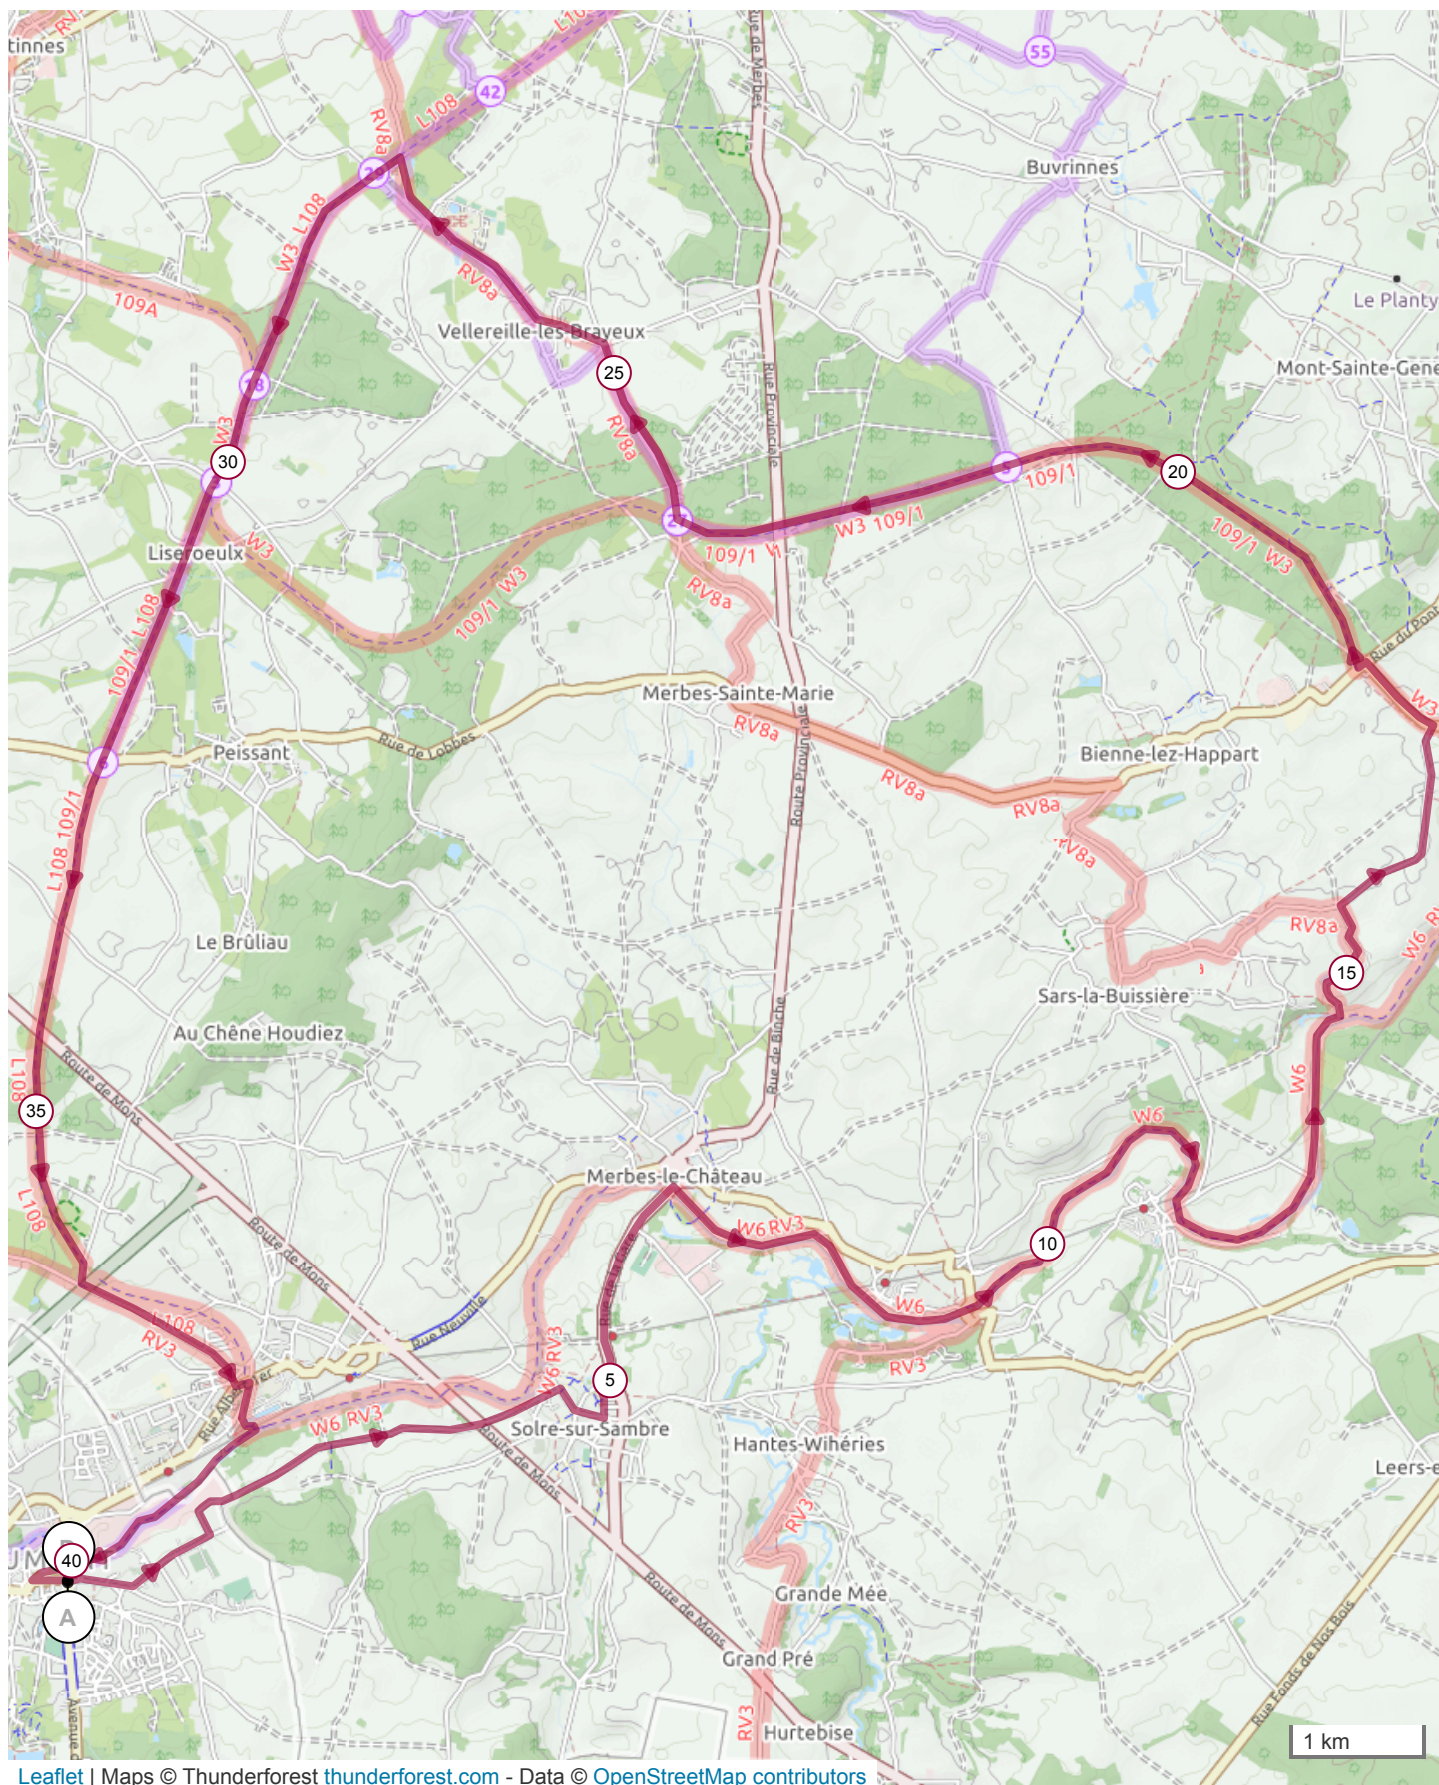

6520436 | Cyclisme - Randonnée | BONNE ESPERANCE

ERQUELINES

Jeumont -> Jeumont

40.628 km 205 m 207 m 118 m 188 m

Leaflet | Maps © Thunderforest thunderforest.com - Data © [OpenStreetMap](https://openstreetmap.org) contributors

© 2020 Openrunner